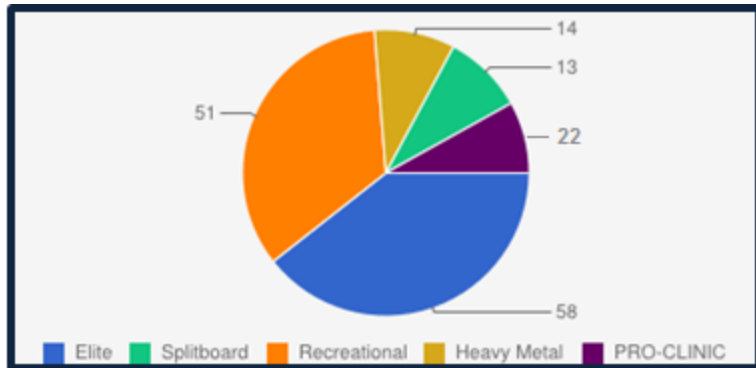

2014 SUBARU

\$20,874

Raised for the Northwest Avalanche Center

Monika Johnson Memorial Rally

137 Total Finishers

170 DEMO REGISTRATIONS

Social Media

- 23 targeted posts
- 951 shared posts
- 5000 likes
- Reach 20k
- Engagement over 2k

- 30 instagram posts
- #subaruvertfest

PRO-Clinic Participation:

- Women's Steep Ski x 3
- Coed Steep Ski x 5
- Ski Mountaineering x 4
- Ski Photography x 4
- Beacon Rally x 6